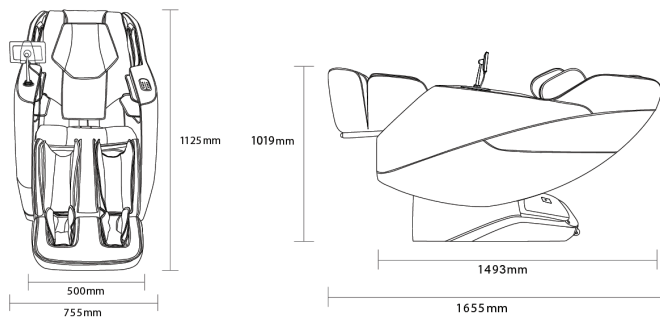

PU FABRIC
(BLACK/GREY)

MEASUREMENTS

Recommended minimum of 300mm space between backrest and wall

KEY FEATURES & BENEFITS

CONSTRUCTION	Powder coated iron frame and legs	The underlying frame is constructed from iron providing strength, stability and peace of mind with a 5 year structural warranty
UPHOLSTERY	PU Fabric Upholstery	Finished in sleek PU upholstery the chair is textured plus soft to touch and easy to keep clean
MASSAGE PROGRAMS	Twelve automatic massage programs plus manual controls	Twelve automatic massage programs plus optional manual controls mean the Eris has a mode to suit everyone from office workers to athletes
AIRBAGS	32 Airbags	Airbags at the shoulders, arms, calves and feet closely replicate the feel of an authentic hand massage
MASSAGE RAIL LENGTH	135cm SL track massage rail	The generous length massage rail easily accommodates taller users. The SL shape fits ergonomically with the human body - allowing the rollers to perform realistic massage techniques along the back, glutes & hamstrings
ZERO GRAVITY RECLINE	Zero gravity recline function	Three zero gravity (horizontal) recline positions enhance the massage experience by evenly distributing weight and creating a feeling of weightlessness
BLUETOOTH SPEAKERS	Bluetooth audio speaker system	Kick back with your favourite tunes while you enjoy a relaxing massage
FOOT ROLLER MASSAGE	Adjustable strength foot rollers	Foot rollers for the soles and heels combine with the airbags to provide a relaxing full foot massage and relieve the stress of a long day
HEATED SEAT	Infrared heated seat & legrest	Infrared heating element warms the seat back area, and leg area around the calves
ARMREST QUICK BUTTONS	Quick buttons in the armrest as well as a full remote control	Adjust your recline angle with convenient quick button controls in the armrest, as well as a full size remote control for fine tuning of settings